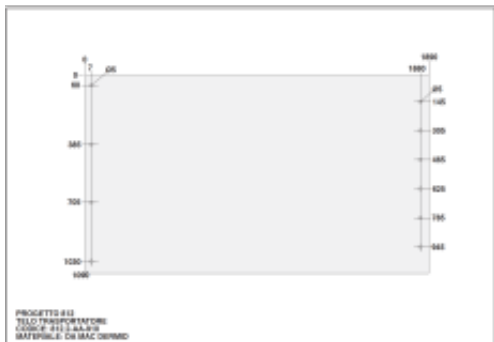

812.2-AA-910 - rback

Spare Part Number: 812.2-AA-910
Net Weight: 0.00kg
Net Dimensions: 0.00cm x 0.00cm x 0.00cm

Description

812.2-AA-910 Rback 4260 (large)

Equipment Ref

812

Catalogues/Families

Spare Part Type	
Mechanical Component	
Spare Part Group	
Others	
Stock Type	
Made to Order	