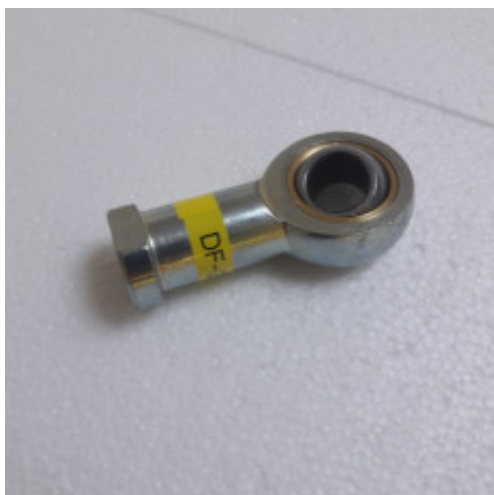

## DF-361 - Rod end

**Spare Part Number:** DF-361  
**Net Weight:** 0.00kg  
**Net Dimensions:** 0.00cm x 0.00cm x 0.00cm

### Description

**Rod end** / Pneumatic / Ball joint/ M20x1,5 / GA-80-100

### Catalogues/Families

Suitable for the following equipment models:	
EASY TO PLATE EVO 4 IPD	
EASY TO PLATE EVO 4 IPI	
EASY TO PLATE EVO 5 BPD	
EASY TO PLATE EVO 5 BPI	
EASY TO PLATE EVO 5 IPD	
EASY TO PLATE EVO 5 IPI	
EVO 4 IP	
EVO 5 BP	
EVO 5 IP	
Spare Part Type	
Mechanical Component	
Spare Part Group	
Others	