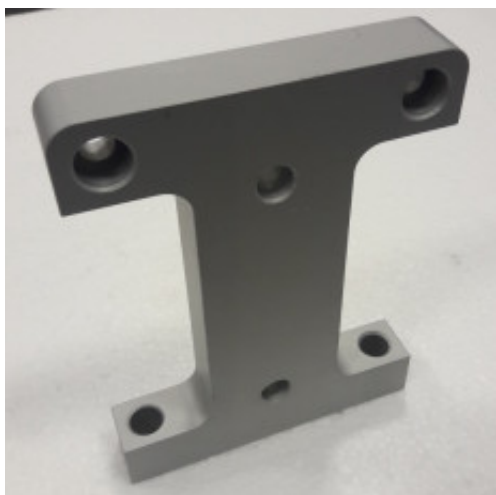

180.1-AA-117 - TBD

Spare Part Number: 180.1-AA-117
Net Weight: 0.00kg
Net Dimensions: 0.00cm x 0.00cm x 0.00cm

Description

TBD

Catalogues/Families

Suitable for the following equipment models:

CLASSIC 3 P	
CLASSIC 4 P	
EASY TO PLATE EVO 4 IPD	
EASY TO PLATE EVO 4 IPI	
EASY TO PLATE EVO 5 BPD	
EASY TO PLATE EVO 5 BPI	
EASY TO PLATE EVO 5 IPD	
EASY TO PLATE EVO 5 IPI	
EVO 4 IP	
EVO 5 BP	
EVO 5 IP	
Spare Part Type	
Mechanical Component	

Spare Part Group	
Others	
Stock Type	
Standard Stock	

Product Gallery