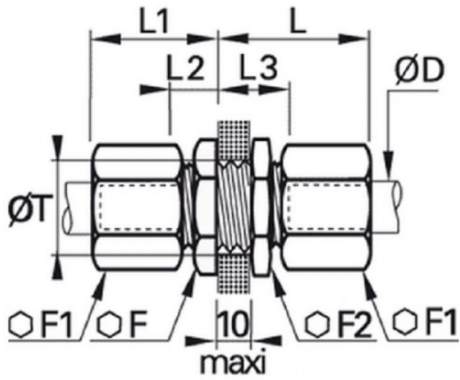

DK-034 - Bulkhead coupling

Spare Part Number: DK-034

Net Weight: 0.10kg

Net Dimensions: 0.00cm x 0.00cm x 0.00cm

Description

Bulkhead coupling Ø10

0116 10 00

Specifications

working temperature	-40 to 250 °C
	-40 to 482 °F
	233 to 523 °K
olive	BRASS
body	BRASS
nut	BRASS
retaining nut	BRASS

	ØD (MM)	F (mm)	F1 (mm)	F2 (mm)	Lmaxi (mm)	L1maxi (mm)	L2 (mm)
0116 10 00	10	19	19	22	33	25	9