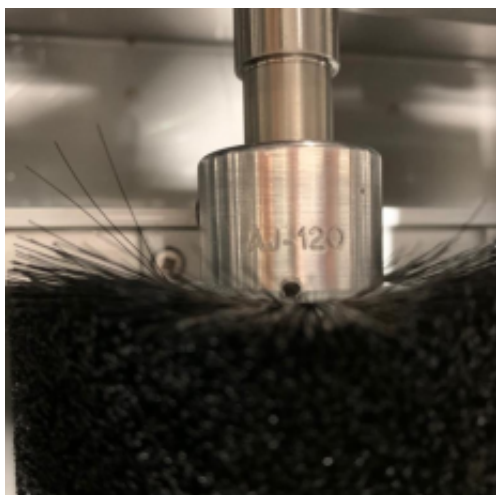

# AJ-120 - Washout Brush

**Spare Part Number:** AJ-120  
**Net Weight:** 0.00kg  
**Net Dimensions:** 0.00cm x 0.00cm x 0.00cm

## Description

Washout Brush