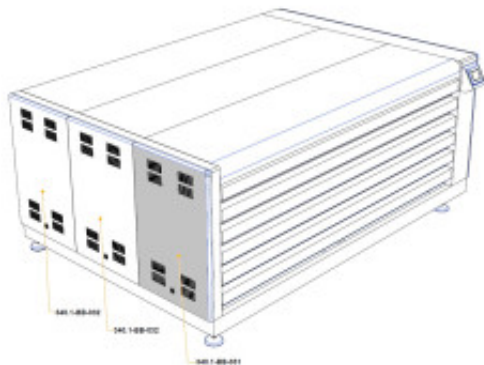

# 340.1-BB-031 - Front Side Panel

**Spare Part Number:** 340.1-BB-031

**Net Weight:** 0.00kg

**Net Dimensions:** 0.00cm x 0.00cm x 0.00cm

# 340.1-BB-031 Front Side Panel